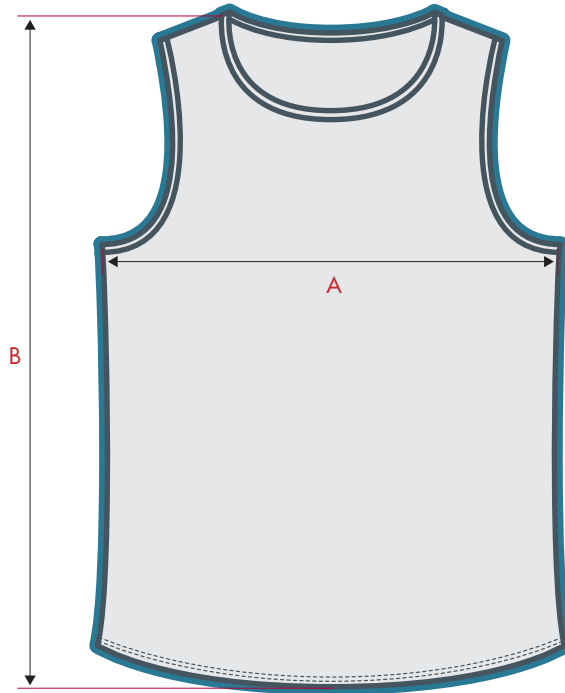

RUNNING VEST - FEMALE - POLYESTER - CREW NECK

FRONT

BACK

SIZE CHART

Measurement (cm)	XXS	XS	S	M	L	XL	XXL	XXXL
A Chest	37	40	43	46	49	52	55	58
B Front Length	61	62	63	64	65	66	67	68
C Back Length	63	64	65	66	67	68	69	70